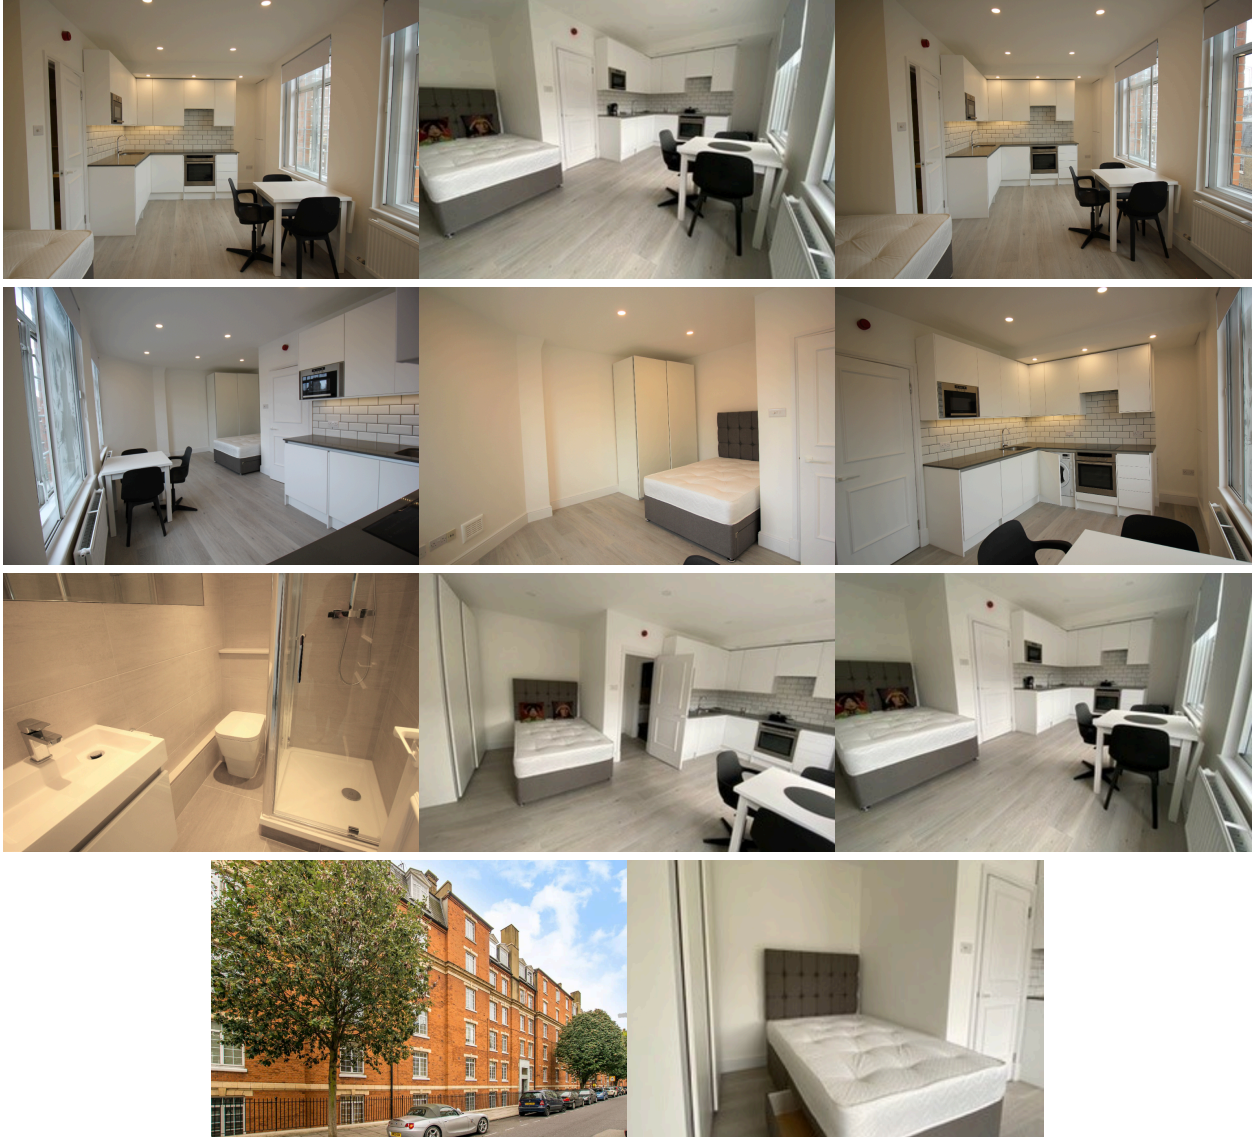

£450.00 pw (£1950.00 pcm)

Harrowby Street, Marylebone, W1H

Studio

1 Bathroom

No

Spacious Studio Apartment to rent in 24 hour Portered block.

Bright, modern studio apartment offered for rent partly furnished, with modern fixtures, fittings and appliances. Set in a well looked after portered block, this well planned studio has a fully fitted kitchen and modern bathroom.

Marble Arch Apartments is ideally located for excellent facilities at Marble Arch, Baker Street and Marylebone. Close to supermarkets, local shops, coffee shops and restaurants. Closest underground station is Edgware Road.

- ✓ Entrance Hall
- ✓ Spacious Studio Room
- ✓ Fully Fitted Kitchen
- ✓ Modern Shower Room
- ✓ Wood Flooring
- ✓ Excellent Condition
- ✓ 24 Hour Portered Block
- ✓ Partly Furnished
- ✓ 10 minutes walk to Baker Street & Oxford Street
- ✓ Modern Decor